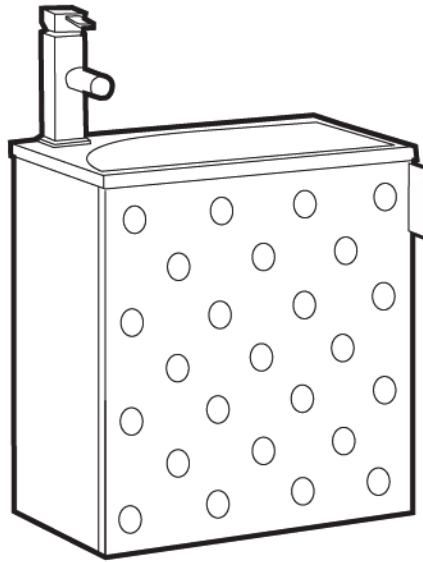

KIT DE MUEBLE CON LAVABO Y ESPEJO SOMO
SET OF CABINET, WASHBASIN AND MIRROR SOMO
ENSEMBLE MEUBLE, VASQUE ET MIRROR SOMO

REF. 10.039
420x250x450

ref. P

2x

ref. Q2

4x68 mm.

2x

ref. B-2

8x

ref. T

4x16 mm.

8x

ref. M & ref. N

2x

ref. V

4x

ref. P1

4x

ref. T4

4x12 mm.

2x

ref. L

5x12 mm.

4x

ref. H

1x

ref. B

8x

ref. Z3

2x

1

21	1x	228x435 mm.
22	1x	228x435 mm.
25	1x	228x383 mm.
27	1x	383x140 mm.
30	1x	414,5x430 mm.
32	1x	218x382 mm.