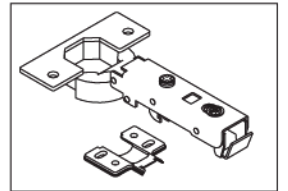

KIT DE MUEBLE CON LAVABO Y ESPEJO SOMO
SET OF CABINET, WASHBASIN AND MIRROR SOMO
ENSEMBLE MEUBLE, VASQUE ET MIRROR SOMO

REF. 10.039
420x250x450

ref. P

2x

ref. Q2

4x68 mm.

2x

ref. B-2

8x

ref. T

4x16 mm.

8x

ref. M & ref. N

2x

ref. V

4x

ref. P1

4x

ref. T4

4x12 mm.

2x

ref. L

5x12 mm.

4x

ref. H

1x

ref. B

8x

ref. Z3

2x

1

21	1x	228x435 mm.
22	1x	228x435 mm.
25	1x	228x383 mm.
27	1x	383x140 mm.
30	1x	414,5x430 mm.
32	1x	218x382 mm.